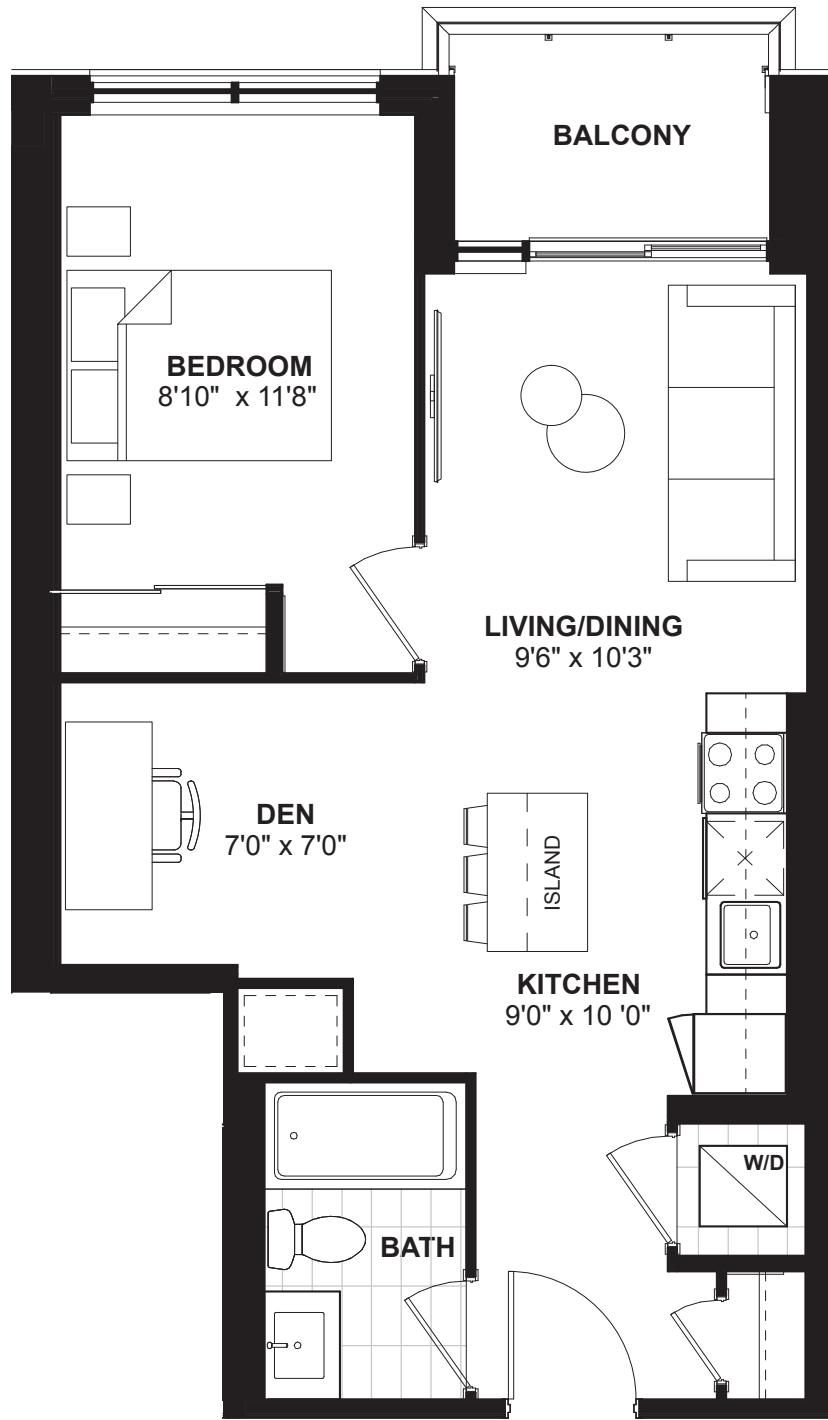

1N+D

1 BEDROOM + DEN • 568 SQ. FT.

FLOOR 2

FLOORS 3-6