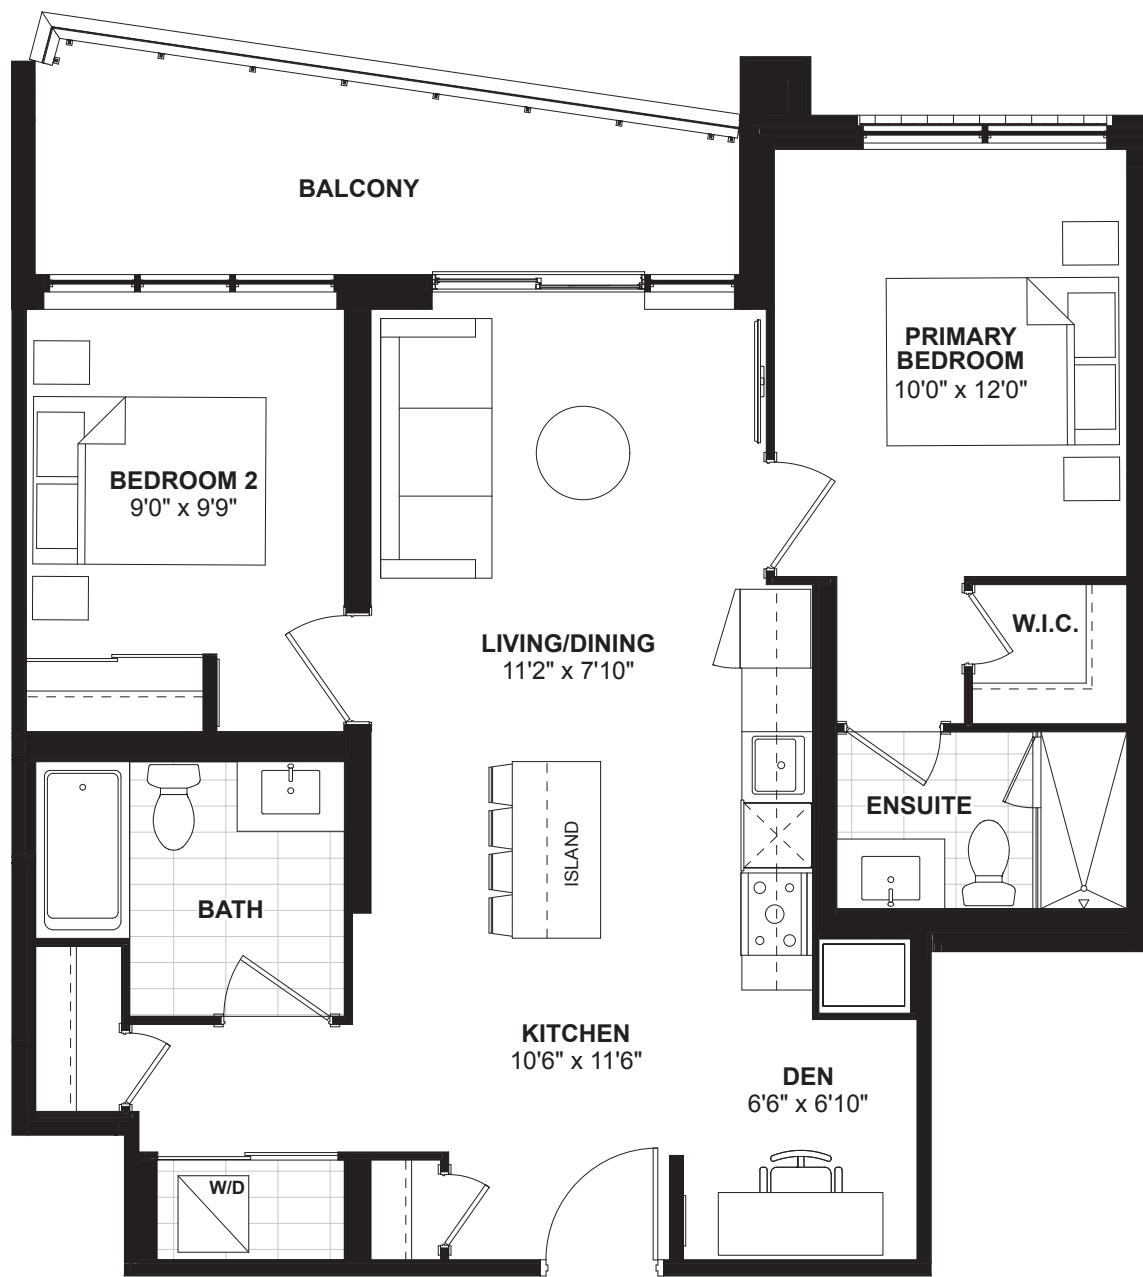

2C+D (BF)

2 BEDROOM + DEN • 891 SQ. FT.

FLOOR 2

FLOORS 3-6

FLOOR 2

FLOORS 3-6