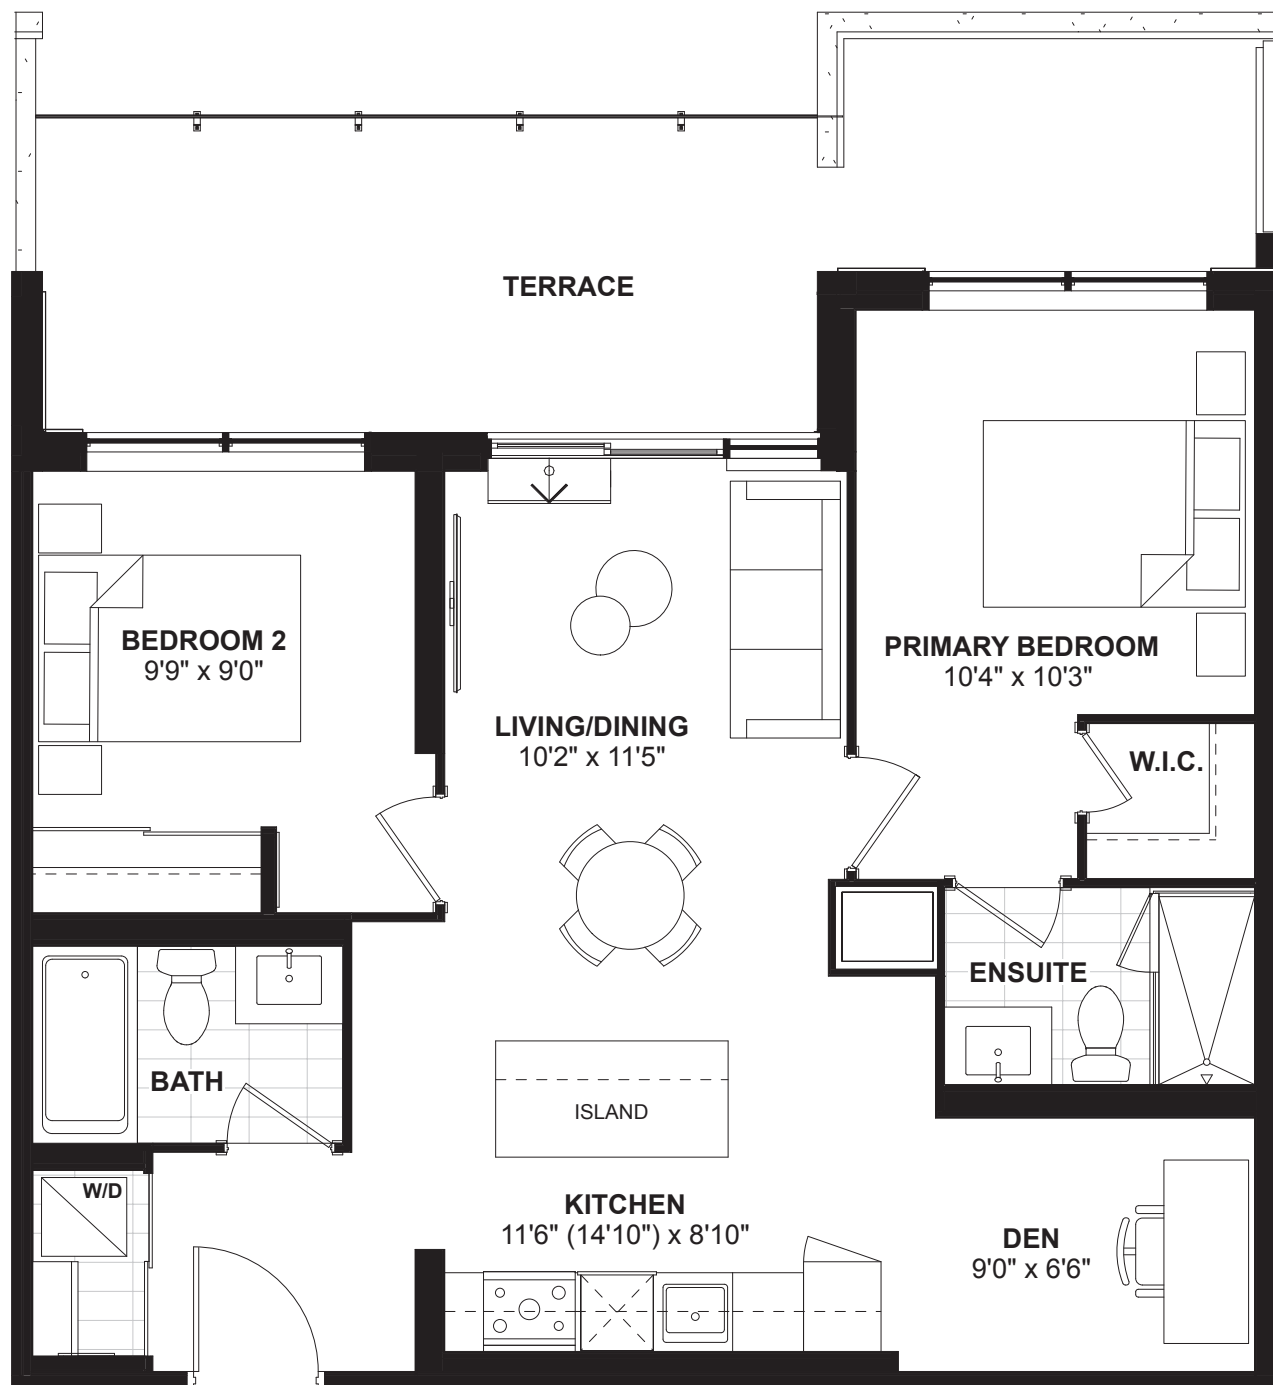

2G+D

2 BEDROOM + DEN • 820 SQ. FT.

FLOOR 8

FLOOR 7

FLOOR 7

FLOOR 8