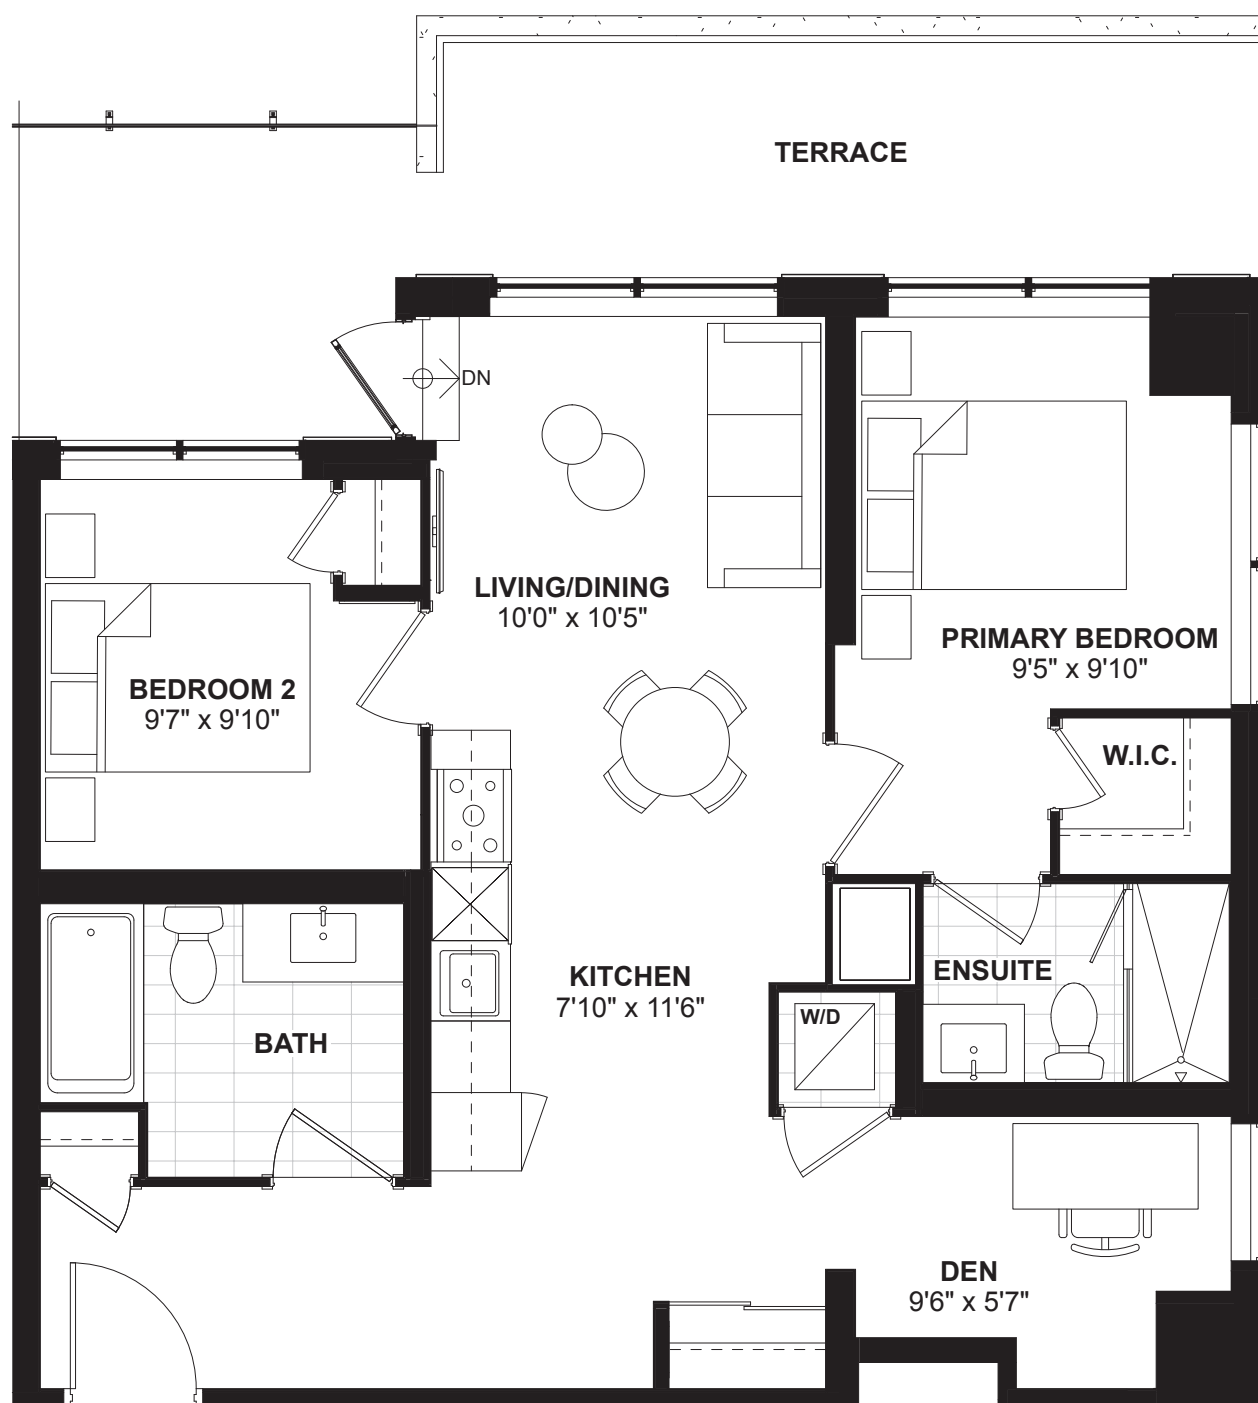

# 2K+D (BF)

2 BEDROOM + DEN • 847 SQ. FT.

FLOOR 8

FLOOR 7

FLOOR 7

FLOOR 8