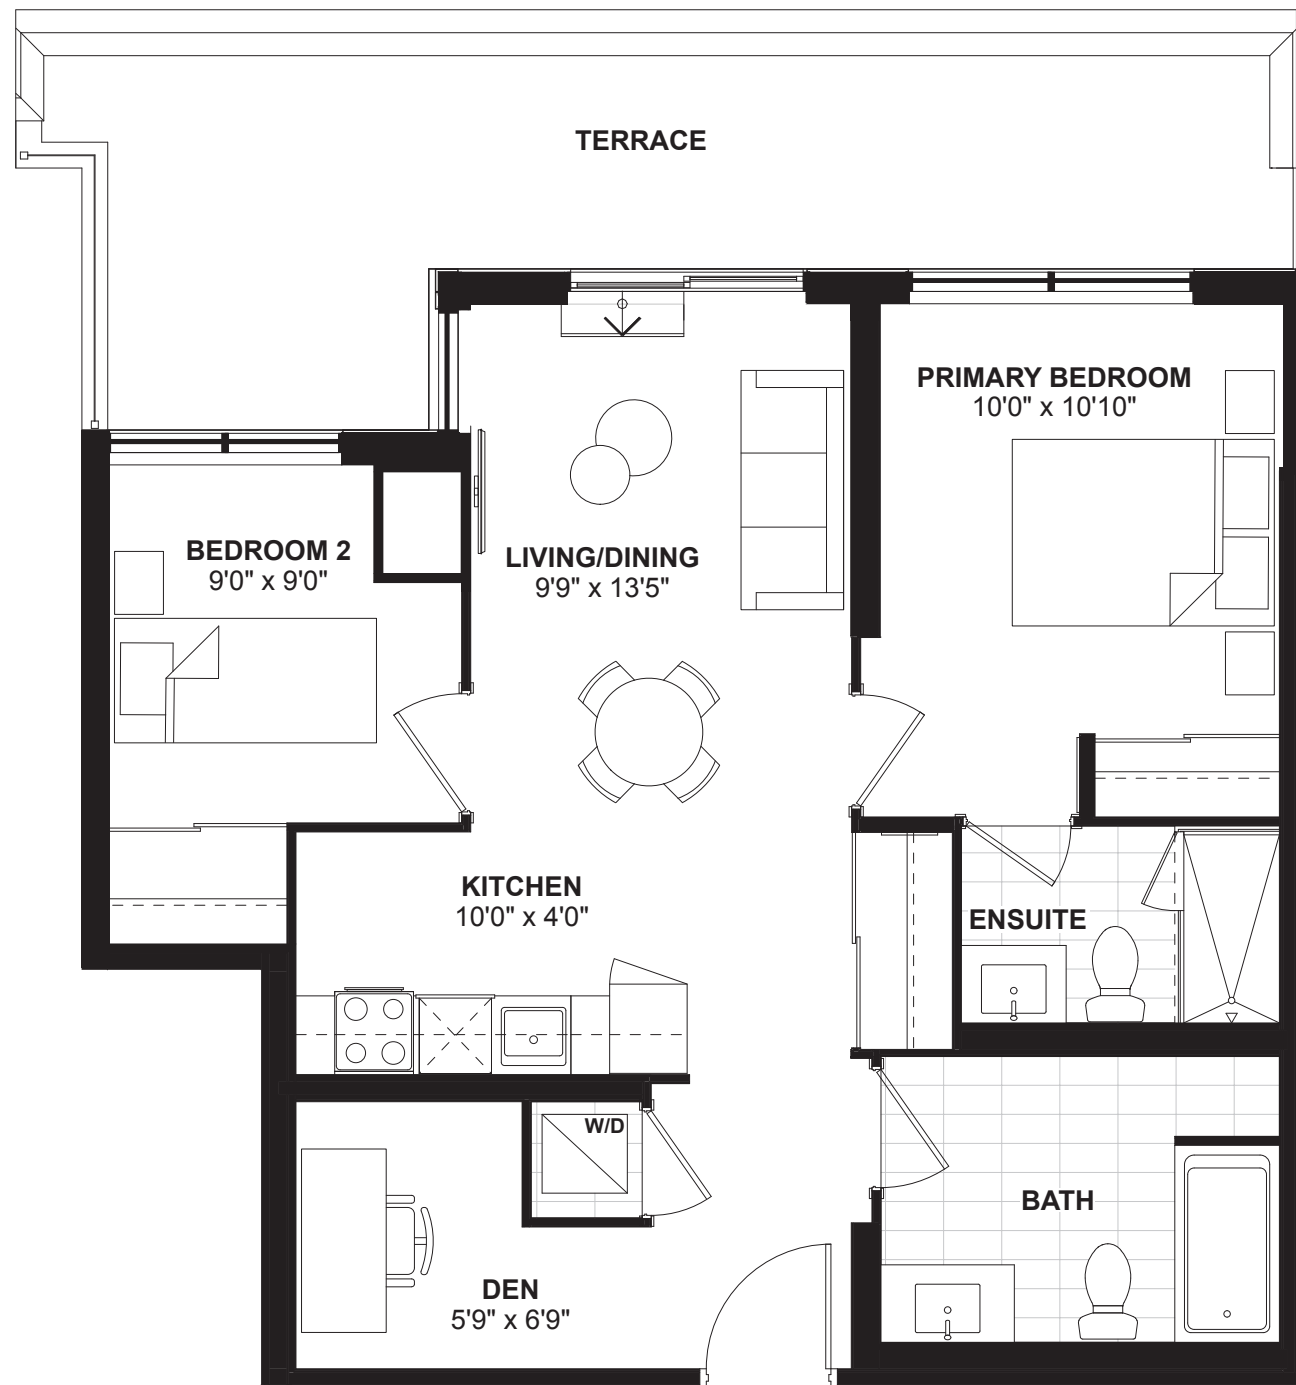

# 2L+D (BF)

2 BEDROOM + DEN • 786 SQ. FT.

FLOOR 8

FLOOR 7

FLOOR 7

FLOOR 8