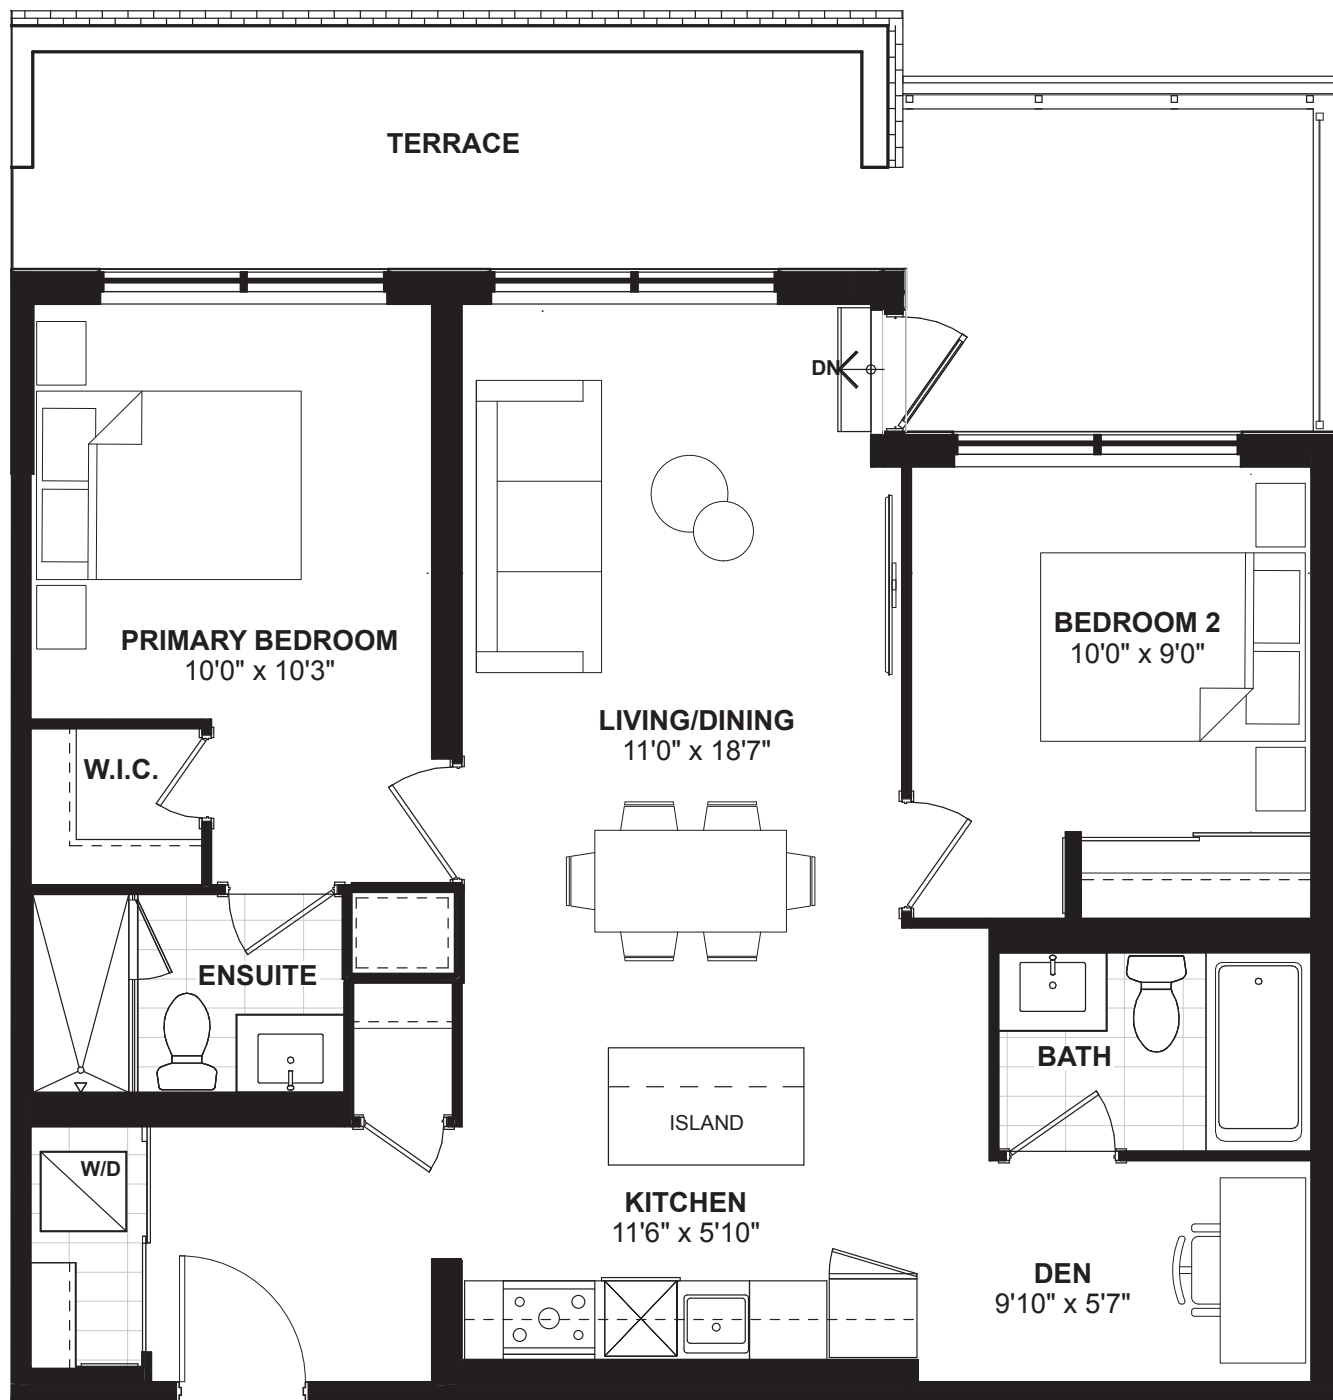

2N+D

2 BEDROOM + DEN • 897 SQ. FT.

FLOOR 8

FLOOR 7

FLOOR 7

FLOOR 8